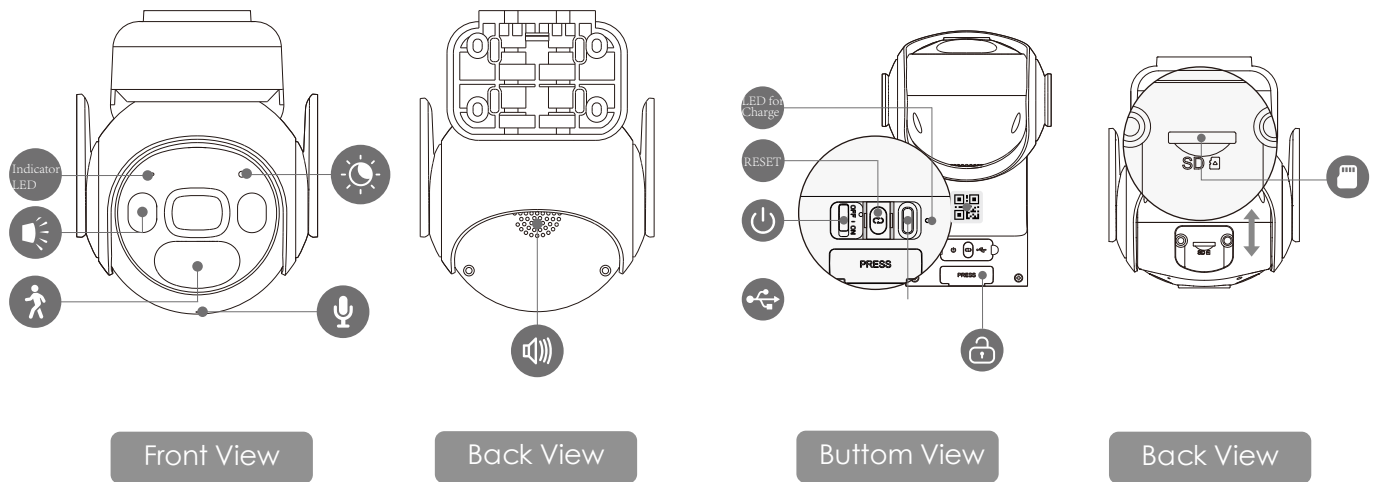

Specifications

Camera

3MP(2304*1296)
Night Vision: 20m(23ft) Distance
3.6mm Fixed Lens
Field of View : 120° (D),
(330° Pan, 90° Tilt)
15000mAh Rechargeable Battery

Video & Audio

Video Compression : H.265
Up to 15fps Frame Rate
8x Digital Zoom
Two-way Audio

Notice Management

Motion Detection
Human Detection
Configurable Region
Performance mode

Storage

Local Storage: SD Card (Up to 256GB)
Cloud Storage: Imou Subscription Plan
Record, view, and save events in your Imou app with a 31 day trial of the Imou Subscription Plan.

Network

Wi-Fi:IEEE802.11b/g/n,50m Open Field
Imou App: iOS, Android

Auxiliary Interface

Built-in Mic & Speaker
Power on / off Button
Reset Button

General

DC 5V 2A Power / Imou Solar Panel Supply
Power Consumption:< 3.5W
Operating Temperature:-20℃~+50℃ (-4°F~122°F)
Charging Temperature:-0℃~+45℃ (32°F~112°F)
Camera Dimensions: 177*110*142 mm (6.97*4.33*5.59 inch)
Camera Weight: 718g (1.58 lb)
CE, UKCA

What's in the box

- 1x Camera
- 1x Power Cable(1m)
- 1x Mounting Template
- 4x Screws
- 1x Quick Start Guide
- 1x Mounting Bracket
- 4x Expansion Screw