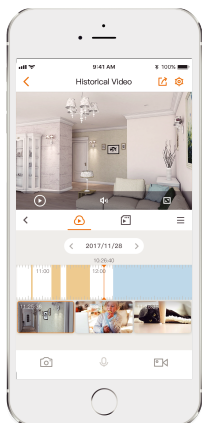

Cell PT With Solar Panel

For Continuous Charging

Imou-KIT/IPC-K9EP-3T0WE/FSP12-TYPEC
Imou-KIT/IPC-K9EN-3T0WE/FSP12-TYPEC

3MP H.265 Wi-Fi Battery Camera

The Cell PT set up with 2.4GHz Wi-Fi is a 100% wire-free rechargeable camera that delivers well-rounded home protection for up to almost 365 days on one single charge. With 2K, IP66 Weatherproof, the Cell PT outdoor provides a huge field of view so you can see every corner of your home. Equipped with a built-in microphone and speaker, the outdoor camera allows you to listen and talk to anyone. Easy wireless installation—no need to connect your security camera to electrical wiring. Compatible with Amazon Alexa. 3W Solar Panel uses power from the sun to continuously charge Cell PT providing non-stop peace of mind.

- 3MP QHD Video**
See more details than 2K
- 100% Wire-Free**
Supports 2.4 GHz Wi-Fi, Free of network cabling and power wiring hassles
- 15000mAh Rechargeable Battery**
DC 5V Power Supply Rechargeable Battery Power
- Siren & Spotlight**
Once an intruder is detected, the camera's spotlights and siren will be triggered or manually activated to warn off the would-be criminal.
- PIR+Human Detection**
Discerns people and motion detection. More accurate alerts.
- Low-Battery Notifications**
Informs you when battery level goes down to 20%, 10%, so you can charge it in time.
- Two-way Talk**
Using variable sound when taking real-time talk with people in front of the camera
- Auto Tracking**
Track moving targets in time.
- Type-C**
Type-C interface with better adaptability.
- IP66**
Weatherproof for outdoor conditions
- Flexible and Secure Storage**
insert a micro SD card for local storage (up to 256GB).
- Works with Solar Panel**
Works with Imou Solar Panel for battery charging